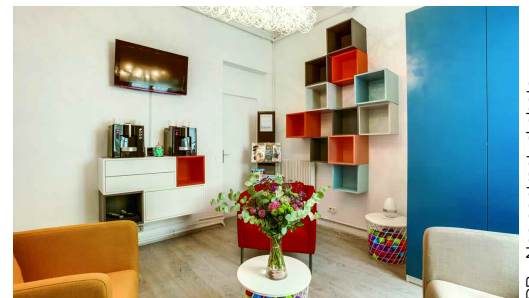

Private office

A prestigious location - 3, avenue de l'Opéra - 75001 Paris

DR - Non contractual photo

Espace Carmen

- A private workspace for up to 4 people, pre equipped (office, seat (s), storage box).
- A private telephone line.
- Unlimited broadband Internet access.
- self-service fax, multifunction color copier, network printer (extra).

Your PRIVATE OFFICE
- up to 4 workspaces -

REQUEST YOUR QUOTE
(+33) 1 42 861 516

24/7J access

Multilingual
welcome
service

Visitors
reception

On-demand
Services

Car Park

Office
maintenance

Broadband
internet

Wifi

Relaxation
area

Cartering