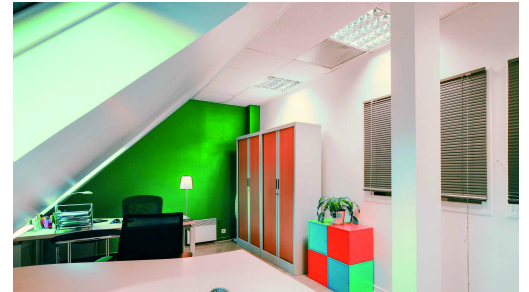

Private office

A prestigious location - 3, avenue de l'Opéra - 75001 Paris

DR - Non contractual photo

Espace Carmen

- A private workspace for up to 4 people, pre equipped (office, seat (s), storage box).
- A private telephone line.
- Unlimited broadband Internet access.
- self-service fax, multifunction color copier, network printer (extra).

Your PRIVATE OFFICE
- up to 4 workspaces -

REQUEST YOUR QUOTE
(+33) 1 42 861 516

24/7J access

Multilingual
welcome
service

Visitors
reception

On-demand
Services

Car Park

Office
maintenance

Broadband
internet

Wifi

Relaxation
area

Cartering