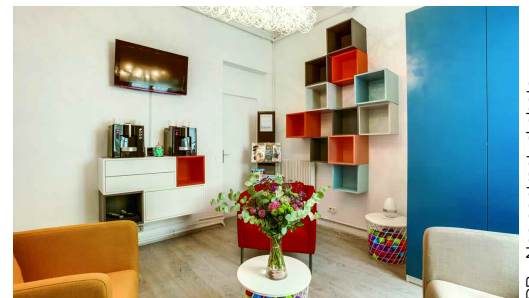

Private office

A prestigious location - 3, avenue de l'Opéra - 75001 Paris

DR - Non contractual photo

Espace Puccini

- A private workspace for up to 3 people, pre equipped (office, seat (s), storage box).
- A private telephone line.
- Unlimited broadband Internet access.
- self-service fax, multifunction color copier, network printer (extra).