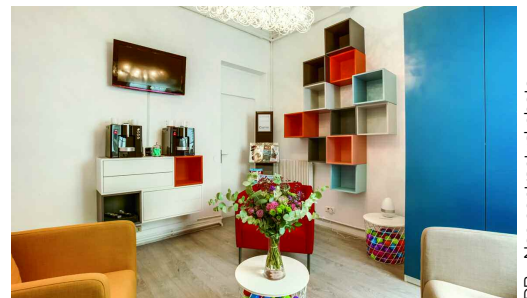

Private office

A prestigious location - 3, avenue de l'Opéra - 75001 Paris

DR - Non contractual photo

Espace Berlioz

- A private workspace for 1 person, pre equipped (office, seat (s), storage box).
- A private telephone line.
- Unlimited broadband Internet access.
- self-service fax, multifunction color copier, network printer (extra).