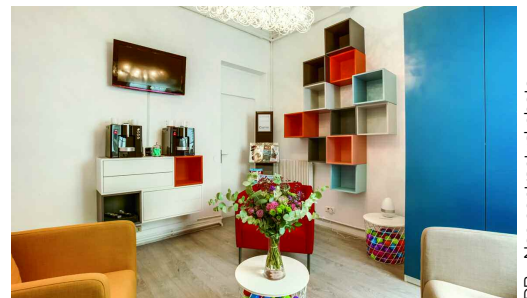

Private office

A prestigious location - 3, avenue de l'Opéra - 75001 Paris

DR - Non contractual photo

Espace Bizet

- A private workspace for up to 2 people, pre equipped (office, seat (s), storage box).
- A private telephone line.
- Unlimited broadband Internet access.
- self-service fax, multifunction color copier, network printer (extra).