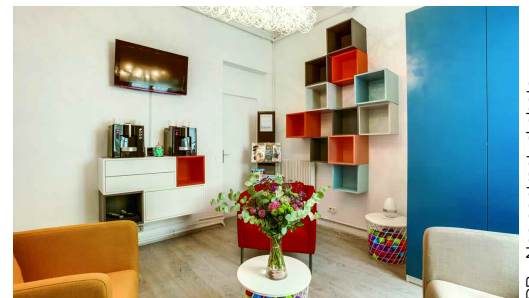

Private office

A prestigious location - 3, avenue de l'Opéra - 75001 Paris

DR - Non contractual photo

Espace Berlioz

- A private workspace for up to 2 people, pre equipped (office, seat (s), storage box).
- A private telephone line.
- Unlimited broadband Internet access.
- self-service fax, multifunction color copier, network printer (extra).