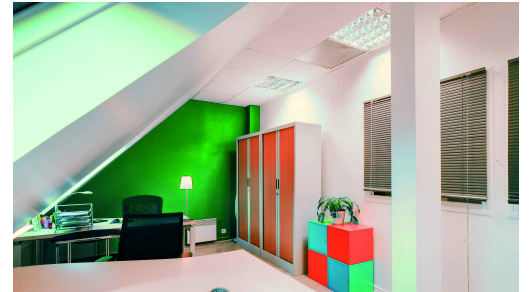

Shared office

OFFICES
group **egz**

Business Center Opéra

A prestigious location - 3, avenue de l'Opéra - 75001 Paris

DR - Non contractual photo

Espace Carmen

- A shared workspace for up to 4 people, pre equipped (office, seat (s)).
- Unlimited broadband Internet access.
- Fax, multifunction color copier, network printer self-service (extra).