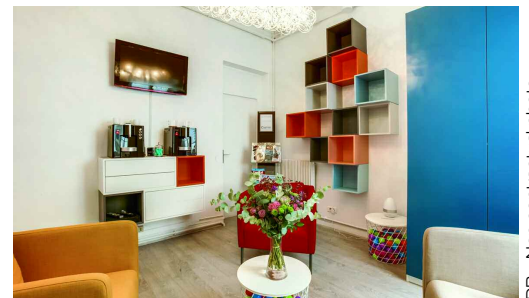

Shared office

OFFICES
group **egz**

Business Center Opéra

A prestigious location - 3, avenue de l'Opéra - 75001 Paris

DR - Non contractual photo

Espace Carmen

- A shared workspace for up to 4 people, pre equipped (office, seat (s)).
- Unlimited broadband Internet access.
- Fax, multifunction color copier, network printer self-service (extra).